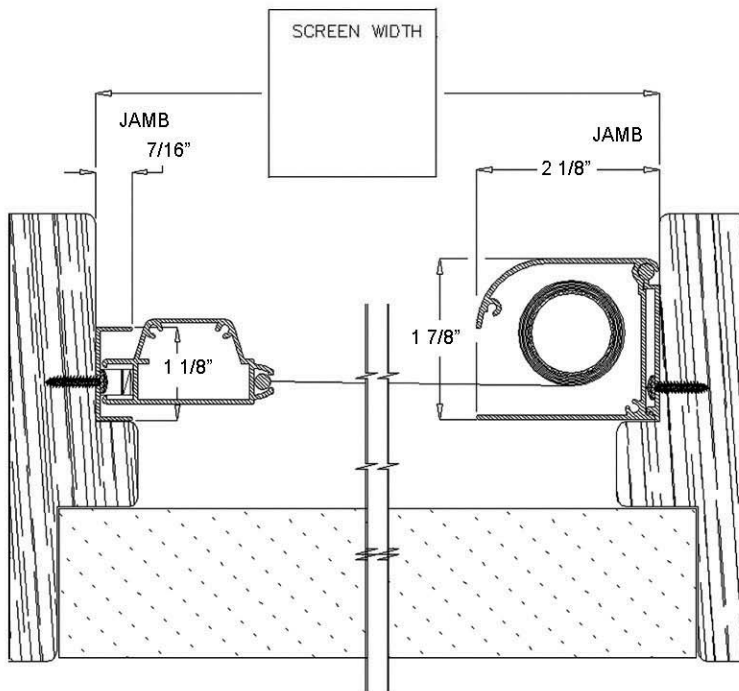

**Roll-Away®**  
**Series 6000**  
**Inside Mount Door**

**The dimensions for an  
 Inside Mount Roll-Away® Door  
 are derived from the details  
 at left (WIDTH) & above (HEIGHT).  
 Measuring by these dimensions will  
 provide a door that will fit your opening.**