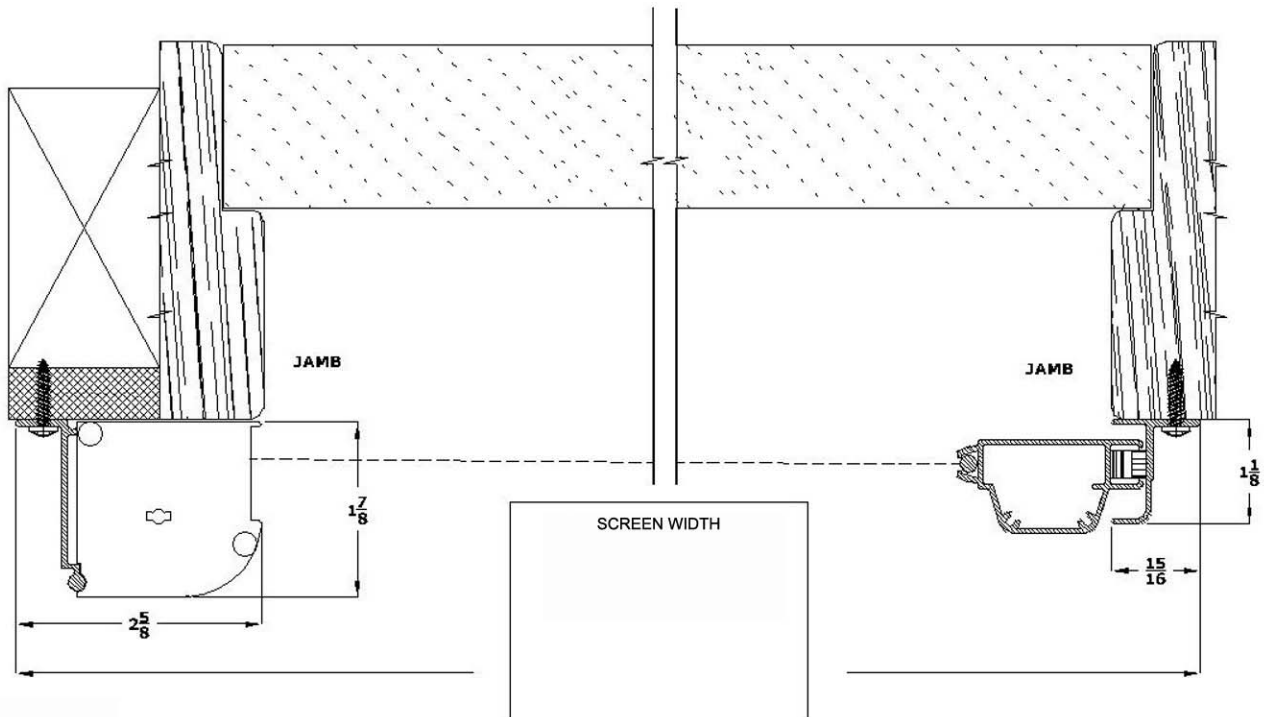

Roll-Away[®]
Series 6500
Surface Mount Door

The dimensions for a Surface Mount Roll-Away[®] door are derived from the details at left (HEIGHT) & (WIDTH) below. Measuring by these dimensions will provide a door that will fit your opening.