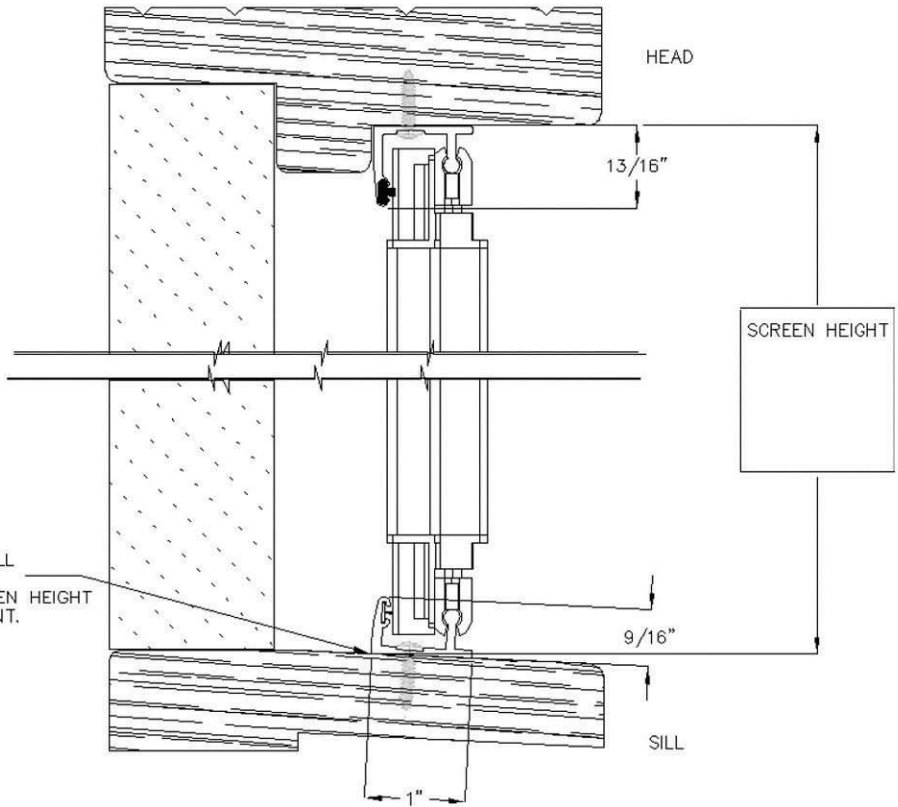

Roll-Away®
Series 7000
Inside Mount Door

The dimensions for an Inside Mount Roll-Away® door are derived from the details at left (WIDTH) & (HEIGHT) above. Measuring by these dimensions will provide a door that will fit your opening.