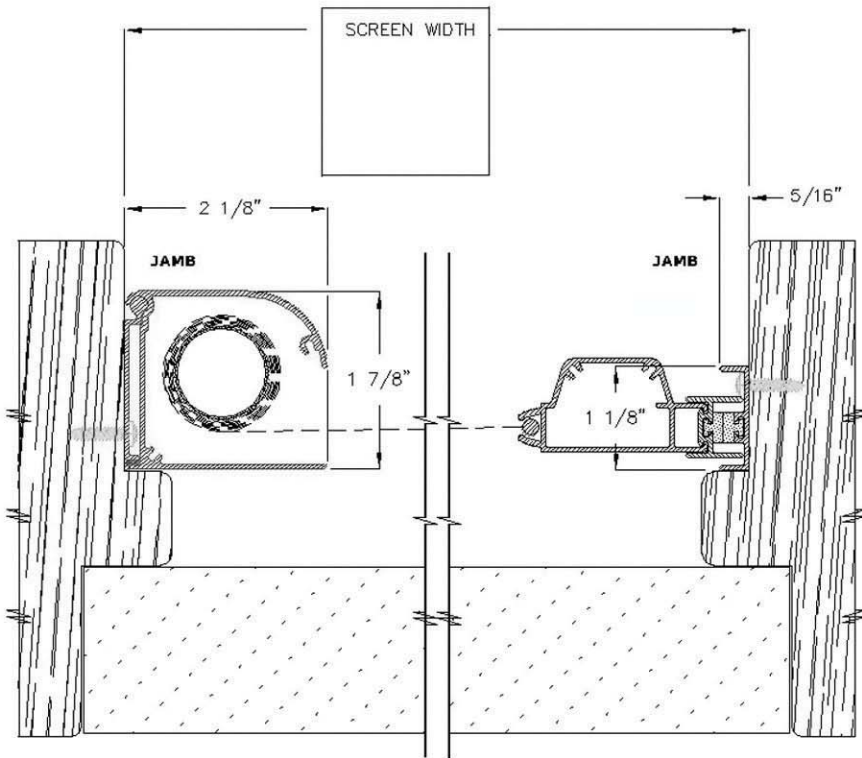

Roll-Away®
Series 7000
Inside Mount Door

The dimensions for an Inside Mount Roll-Away® door are derived from the details at left (WIDTH) & (HEIGHT) above. Measuring by these dimensions will provide a door that will fit your opening.