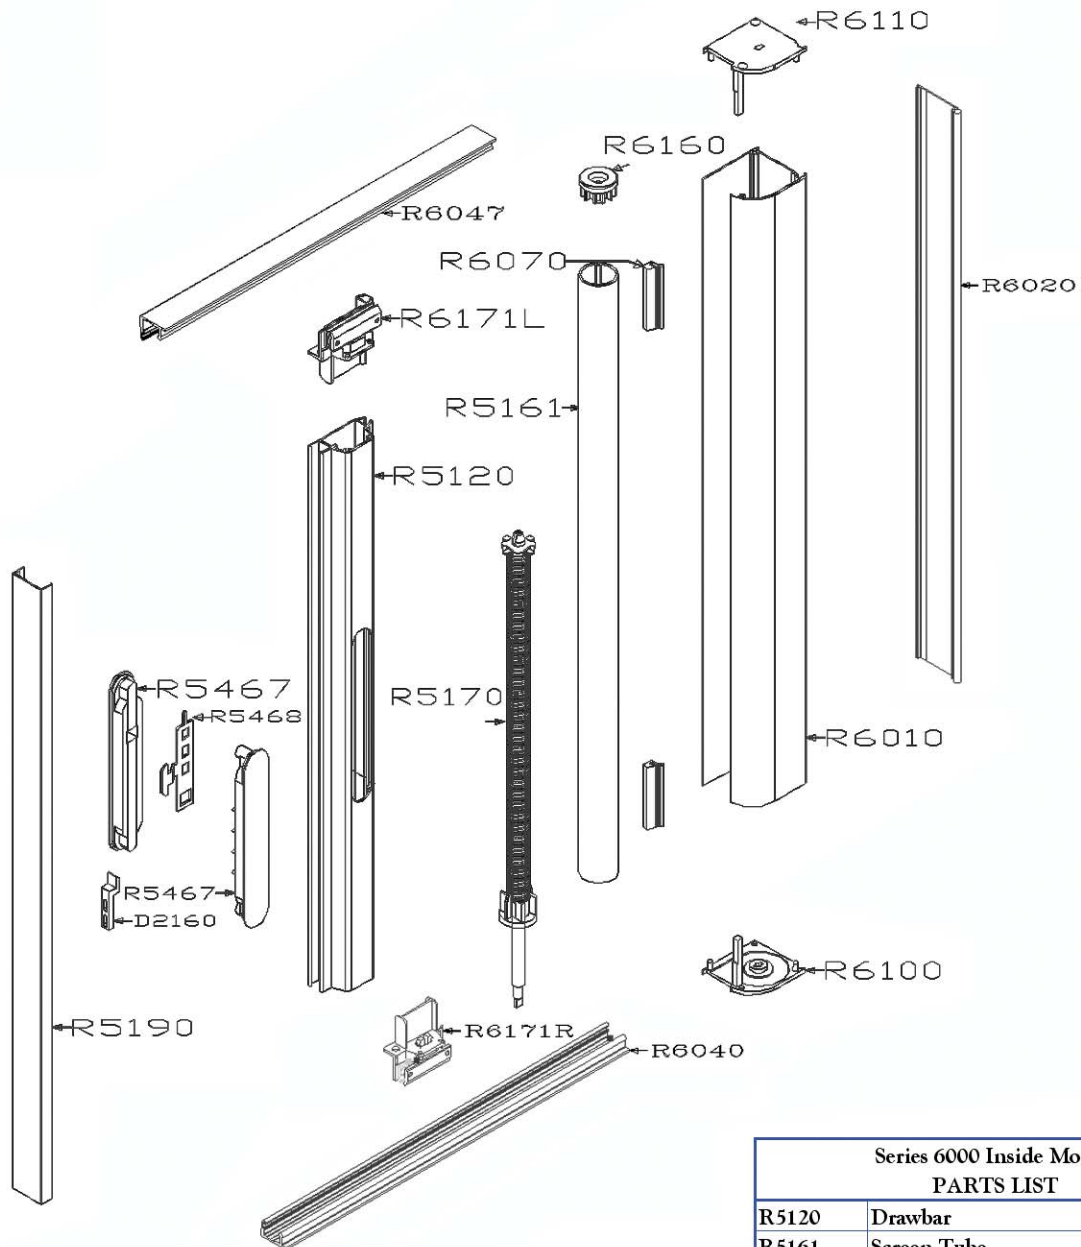

Series 6000 Inside Mount Parts Explosion

Series 6000 Inside Mount PARTS LIST	
R5120	Drawbar
R5161	Screen Tube
R5170	Spring Roller
R5190	Closer
D2160	Strike
R5467	Toggle & Handle
R5468	Double Hook Latch
R6010	Housing
R6020	Housing Track
R6040	Top / Bottom Track
R6047	Head Track
R6070	PVC Cushion
R6110	Canopy End Cap - LH
R6100	Canopy End Cap - RH
R6160	Bushing
R6171L	Drawbar End Cap Assembly - LH
R6171R	Drawbar End Cap Assembly - RH