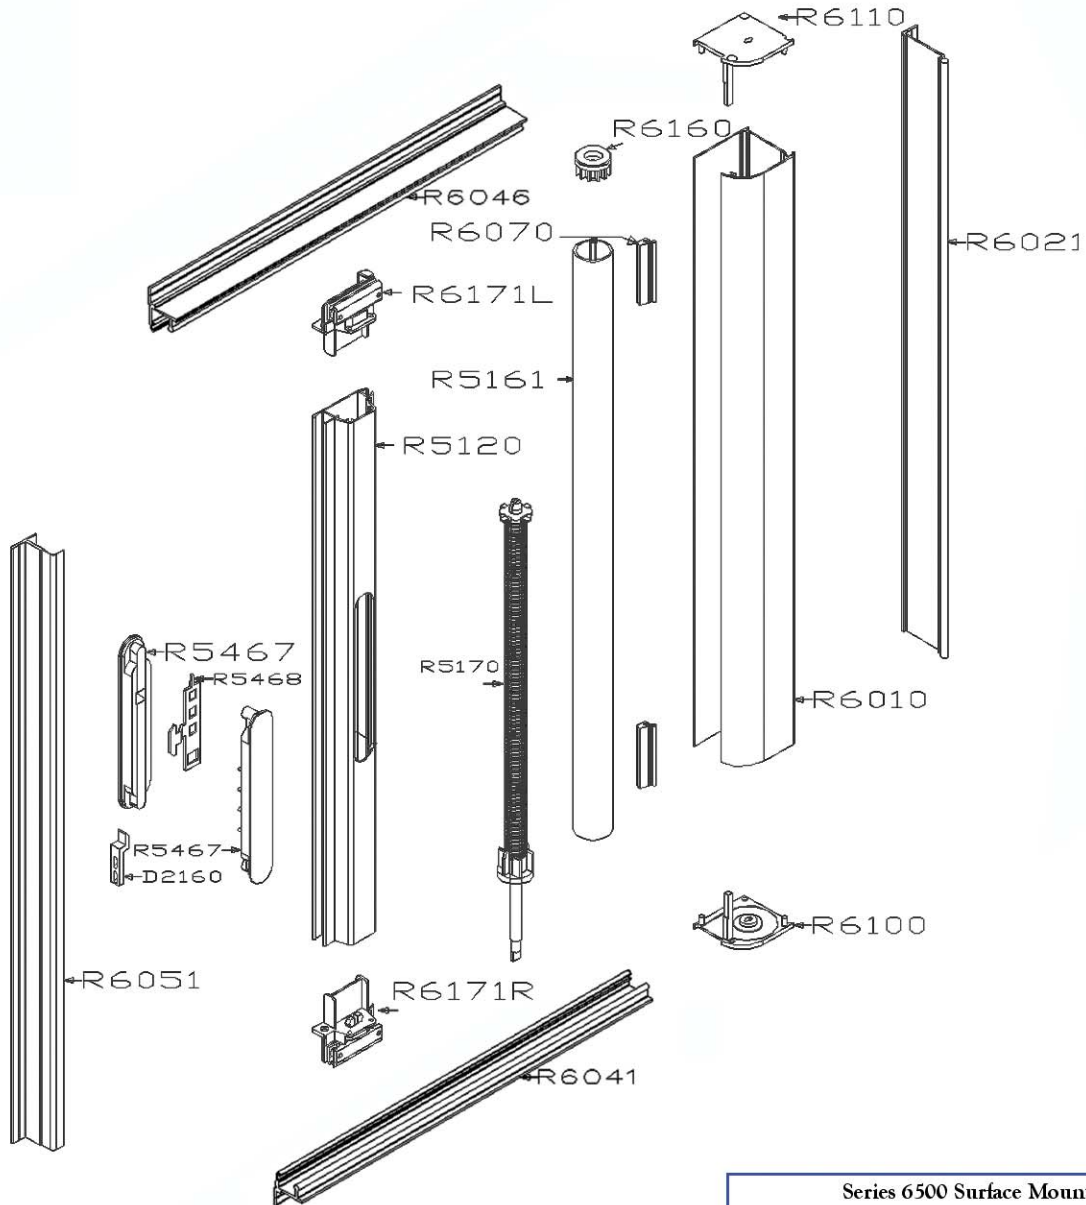

## Series 6500 Surface Mount Parts Explosion

Series 6500 Surface Mount PARTS LIST	
R5120	Drawbar
R5162	Screen Tube
R5170	Spring Roller
R6051	Facemount Closer
D2160	Strike
R5467	Toggle & Handle
R5468	Double Hook Latch
R6010	Housing
R6021	Housing Track
R6041	Bottom Track
R6046	Top Track
R6070	PVC Cushion
R6110	Canopy End Cap - LH
R6100	Canopy End Cap - RH
R6161	Bushing with pin
R6171L	Drawbar End Cap Assembly - LH
R6171R	Drawbar End Cap Assembly - RH