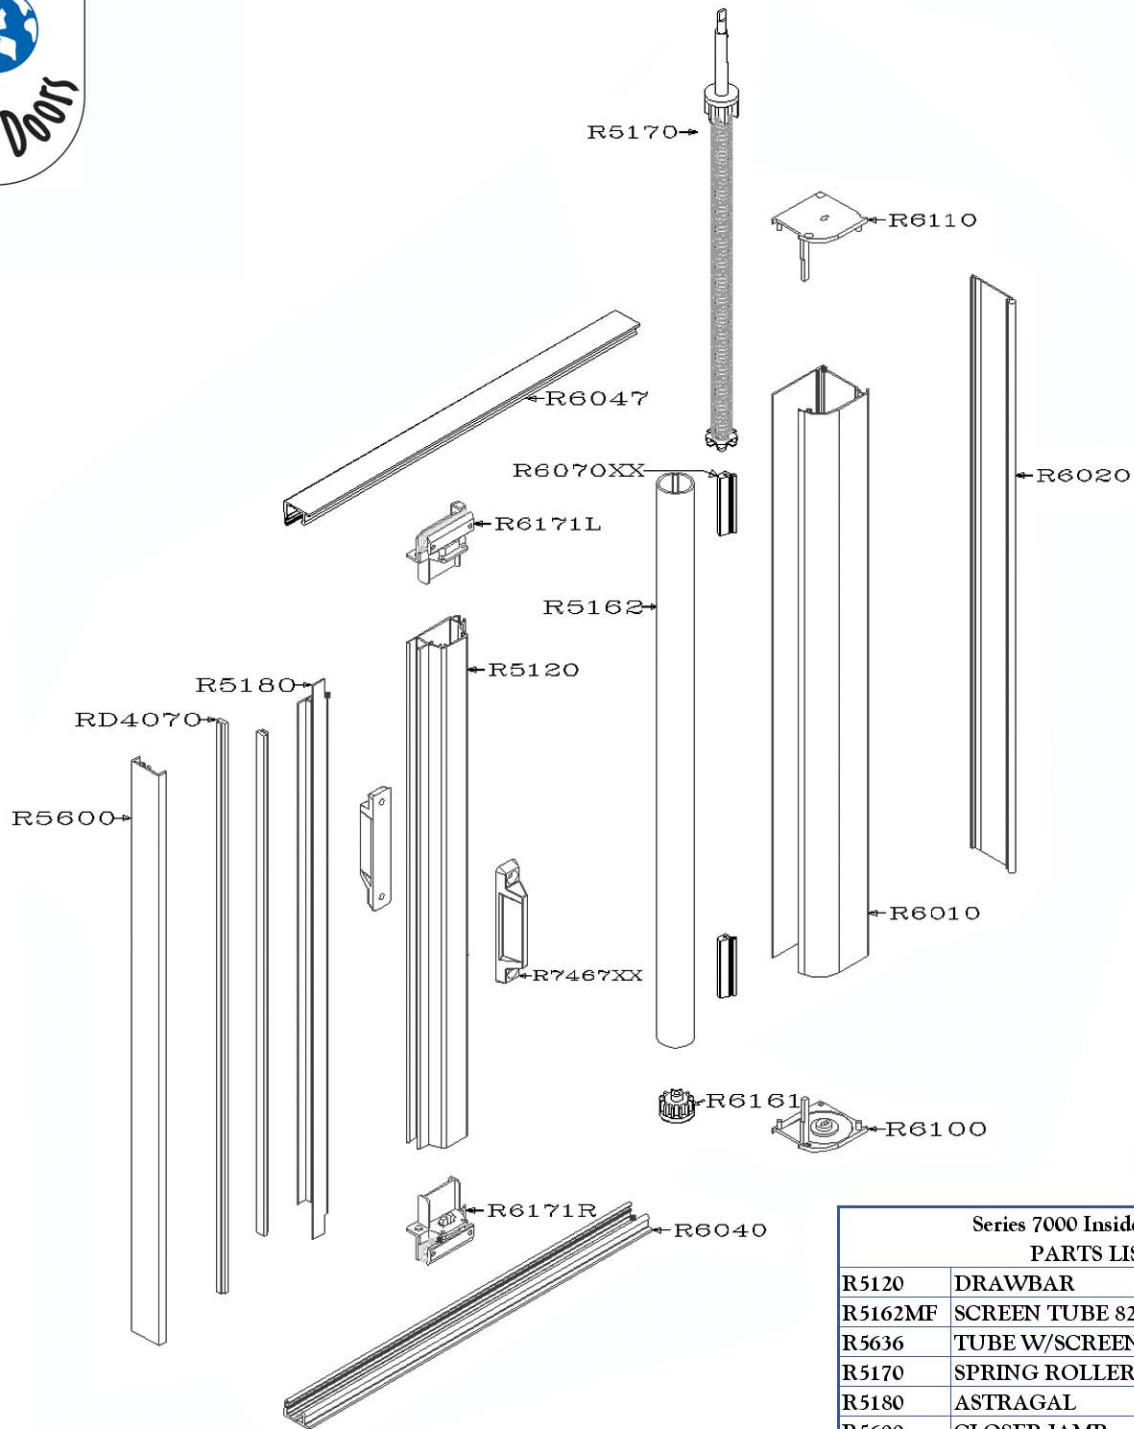

Series 7000 Inside Mount Parts Explosion

Series 7000 Inside Mount PARTS LIST	
R5120	DRAWBAR
R5162MF	SCREEN TUBE 82" MILL
R5636	TUBE W/SCREEN (not shown)
R5170	SPRING ROLLER ASSEMBLY
R5180	ASTRAGAL
R5600	CLOSER JAMB
R6010	HOUSING
R6020	HOUSING HINGE
R6040	BOTTOM TRACK
R6047	HEAD TRACK
R6070xx	PVC R/A CUSHION WHT/BLK
R6100	HOUSING END CAP R/H
R6110	HOUSING END CAP L/H
R6161	BUSHING WITH PIN
R6171L	D-BAR END CAP ASSY L/H
R6171R	D-BAR END CAP ASSY R/H
R7467xx	PULL HANDLE
RD4070	MAGNET