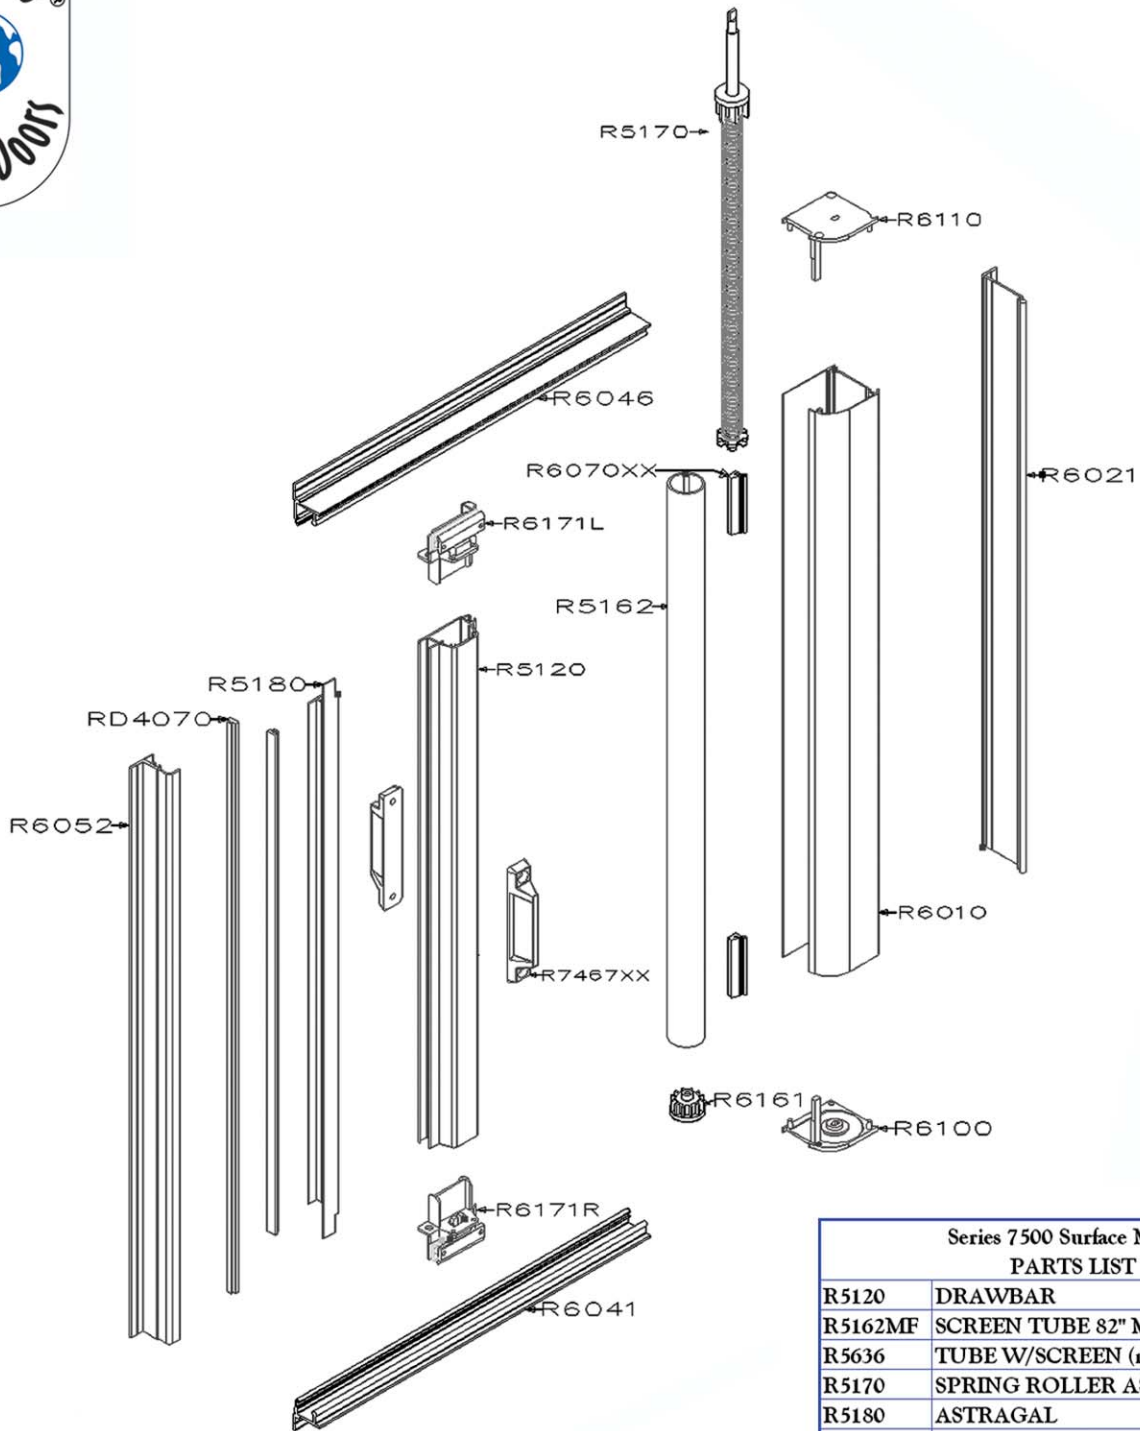

Series 7500 Surface Mount Parts Explosion

Series 7500 Surface Mount PARTS LIST	
R5120	DRAWBAR
R5162MF	SCREEN TUBE 82" MILL
R5636	TUBE W/SCREEN (not shown)
R5170	SPRING ROLLER ASSEMBLY
R5180	ASTRAGAL
R6010	HOUSING
R6021	SURFACE MOUNT HINGE
R6041	SURFACE MOUNT TRACK
R6046	SURFACE MOUNT HEAD TRACK
R6052	SURFACE MOUNT CLOSER JAMB
R6070xx	PVC R/A CUSHION WHT/BLK
R6100	HOUSING END CAP R/H
R6110	HOUSING END CAP L/H
R6161	BUSHING WITH PIN
R6171L	D-BAR END CAP ASSY L/H
R6171R	D-BAR END CAP ASSY R/H
R7467xx	PULL HANDLE
RD4070	MAGNET