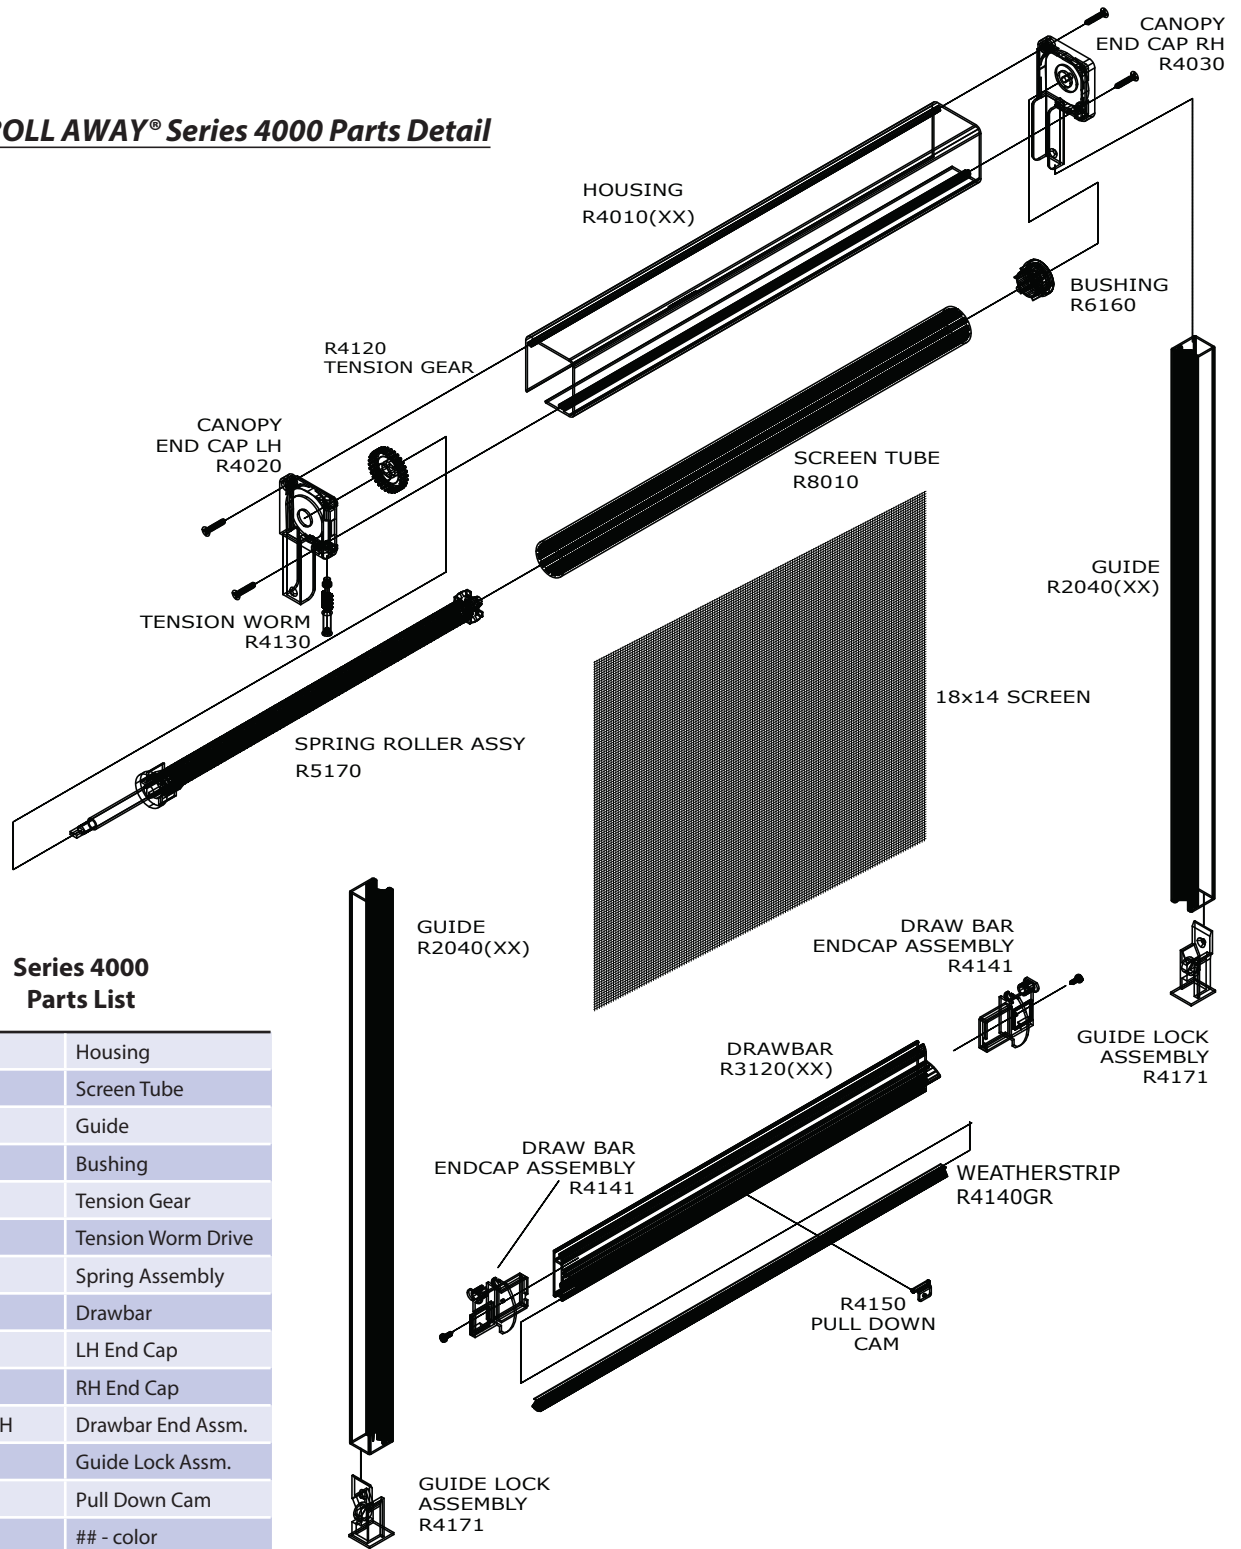

TRU-FRAME®
A name you can build on.

ROLL AWAY® Series 4000 Parts Detail

**Series 4000
Parts List**

R4010##	Housing
R8010	Screen Tube
R2040XX	Guide
R6160	Bushing
R4120	Tension Gear
R4130	Tension Worm Drive
R5170	Spring Assembly
R3120##	Drawbar
R4020LH	LH End Cap
R4030RH	RH End Cap
R4141LH/RH	Drawbar End Assm.
R4171	Guide Lock Assm.
R4150	Pull Down Cam
##	## - color