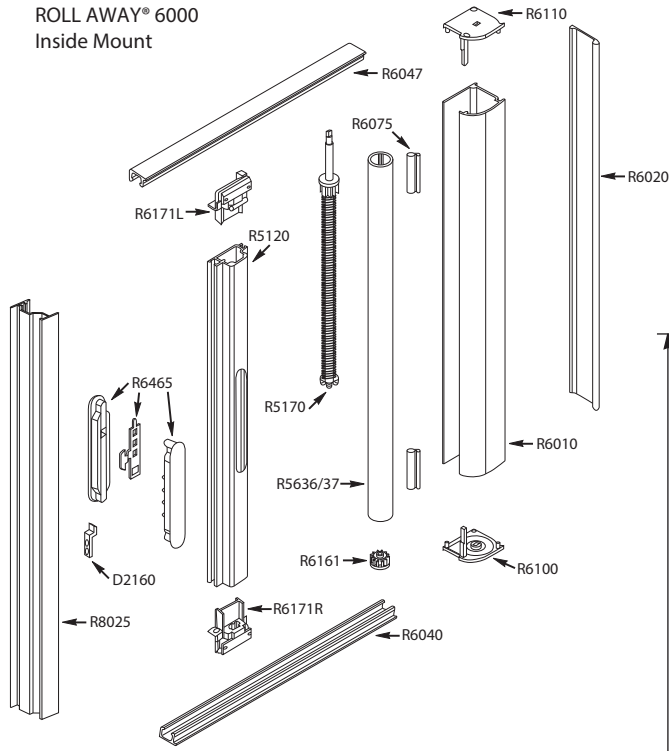

TRU-FRAME®
A name you can build on.

ROLL AWAY® 6000
Inside Mount

**Series 6000 Inside Mount
Parts List**

R5120##	Drawbar
R5636MF	Tube with Screen 82"
R5637MF	Tube with Screen 96"
R5170	Spring Roller Assembly
R8025##	Closer
D2160	Stainless Steel Strike & Screw Assembly
R6465BL/WH	Handle Assembly with Strike
R6010##	Housing
R6020##	Hinge
R6040##	Sill Track
R6047##	Head Track
R6075BL/WH	PVC Cushion
R6110BL/WH	Housing End Cap - LH
R6100BL/WH	Housing End Cap - RH
R6161BL/WH	Bushing with Pin
R6171 (BL/WH)L	Drawbar End Cap Assembly - LH
R6171 (BL/WH)R	Drawbar End Cap Assembly - RH
##	- Door color