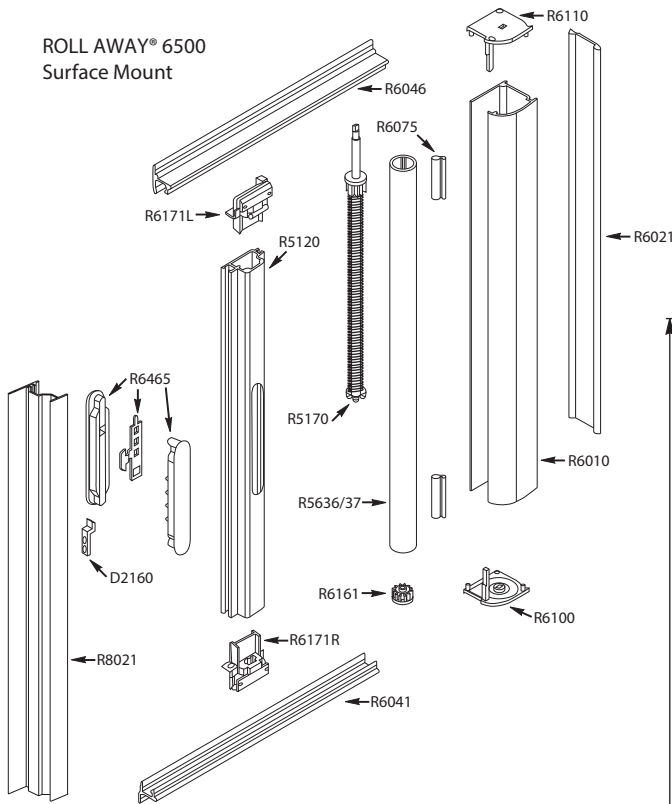

TRU-FRAME®
A name you can build on.

ROLL AWAY® 6500
Surface Mount

**Series 6500 Surface Mount
Parts List**

R5120##	Drawbar
R5636MF	Tube with Screen 82"
R5637MF	Tube with Screen 96"
R5170	Spring Roller Assembly
R8021##	Facemount Closer
D2160	Stainless Steel Strike & Screw Assm.
R6465BL/WH	Handle Assembly with Strike
R6010##	Housing
R6021##	Surface Mount Hinge
R6041##	Sill Track
R6046##	Head Track
R6075BL/WH	PVC Cushion
R6110BL/WH	Housing End Cap - LH
R6100BL/WH	Housing End Cap - RH
R6161BL/WH	Bushing with Pan
R6171(BL/WH)L	Drawbar End Cap Assembly - LH
R6171(BL/WH)R	Drawbar End Cap Assembly - RH
##	- Door color