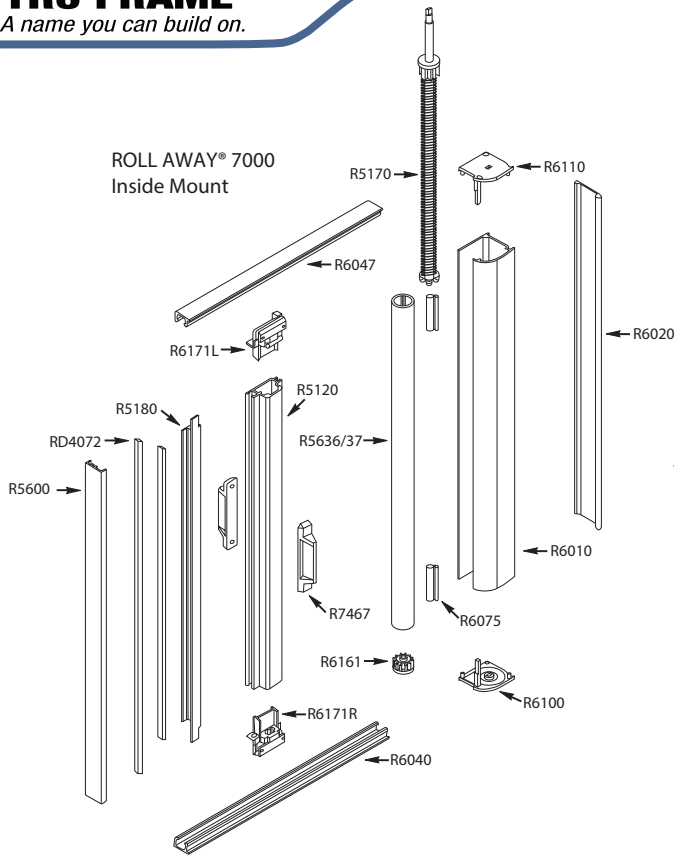

TRU-FRAME®
A name you can build on.

**Series 7000 Inside Mount
Parts List**

R5120##	Drawbar
R5636MF	Tube with Screen 82"
R5637MF	Tube with Screen 96"
R5170	Spring Roller Assembly
R5180##	Astragal
R5600##	Closer Jamb
R6010##	Housing
R6020##	Hinge
R6040##	Sill Track
R6047##	Head Track
R6075BL/WH	PVC Cushion
R6110BL/WH	Housing End Cap - LH
R6100BL/WH	Housing End Cap - RH
R6161BL/WH	Bushing with Pin
R6171(BL/WH)L	Drawbar End Cap Assembly - LH
R6171(BL/WH)R	Drawbar End Cap Assembly - RH
R7467BL/WH	Pull Handle
RD4072	Magnet
##	- Door color