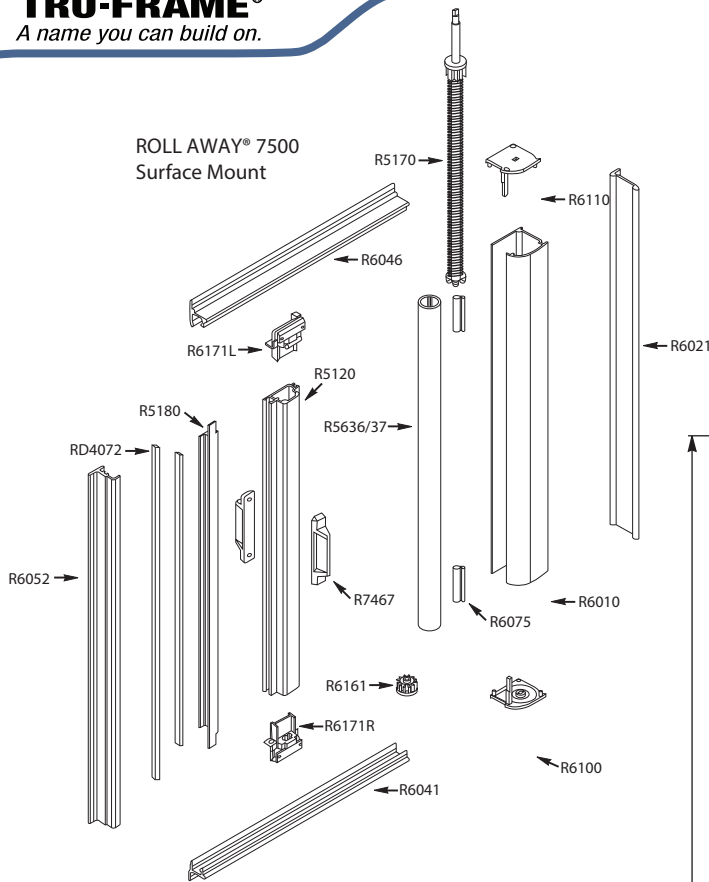

TRU-FRAME®
A name you can build on.

**Series 7500 Surface Mount
Parts List**

R5120##	Drawbar
R5636MF	Tube with Screen 82"
R5637MF	Tube with Screen 96"
R5170	Spring Roller Assembly
R5180##	Astragal
R6052##	Surface Mount Closer Jamb
R6010##	Housing
R6021##	Surface Mount Closer Jamb
R6041##	Sill Track
R6046##	Head Track
R6075BL/WH	PVC Cushion
R6110BL/WH	Housing End Cap - LH
R6100BL/WH	Housing End Cap - RH
R6161BL/WH	Bushing with Pin
R6171(BL/WH)L	Drawbar End Cap Assembly - LH
R6171(BL/WH)R	Drawbar End Cap Assembly - RH
R7467BL/WH	Pull Handle
RD4072	Magnet
##	- Door color