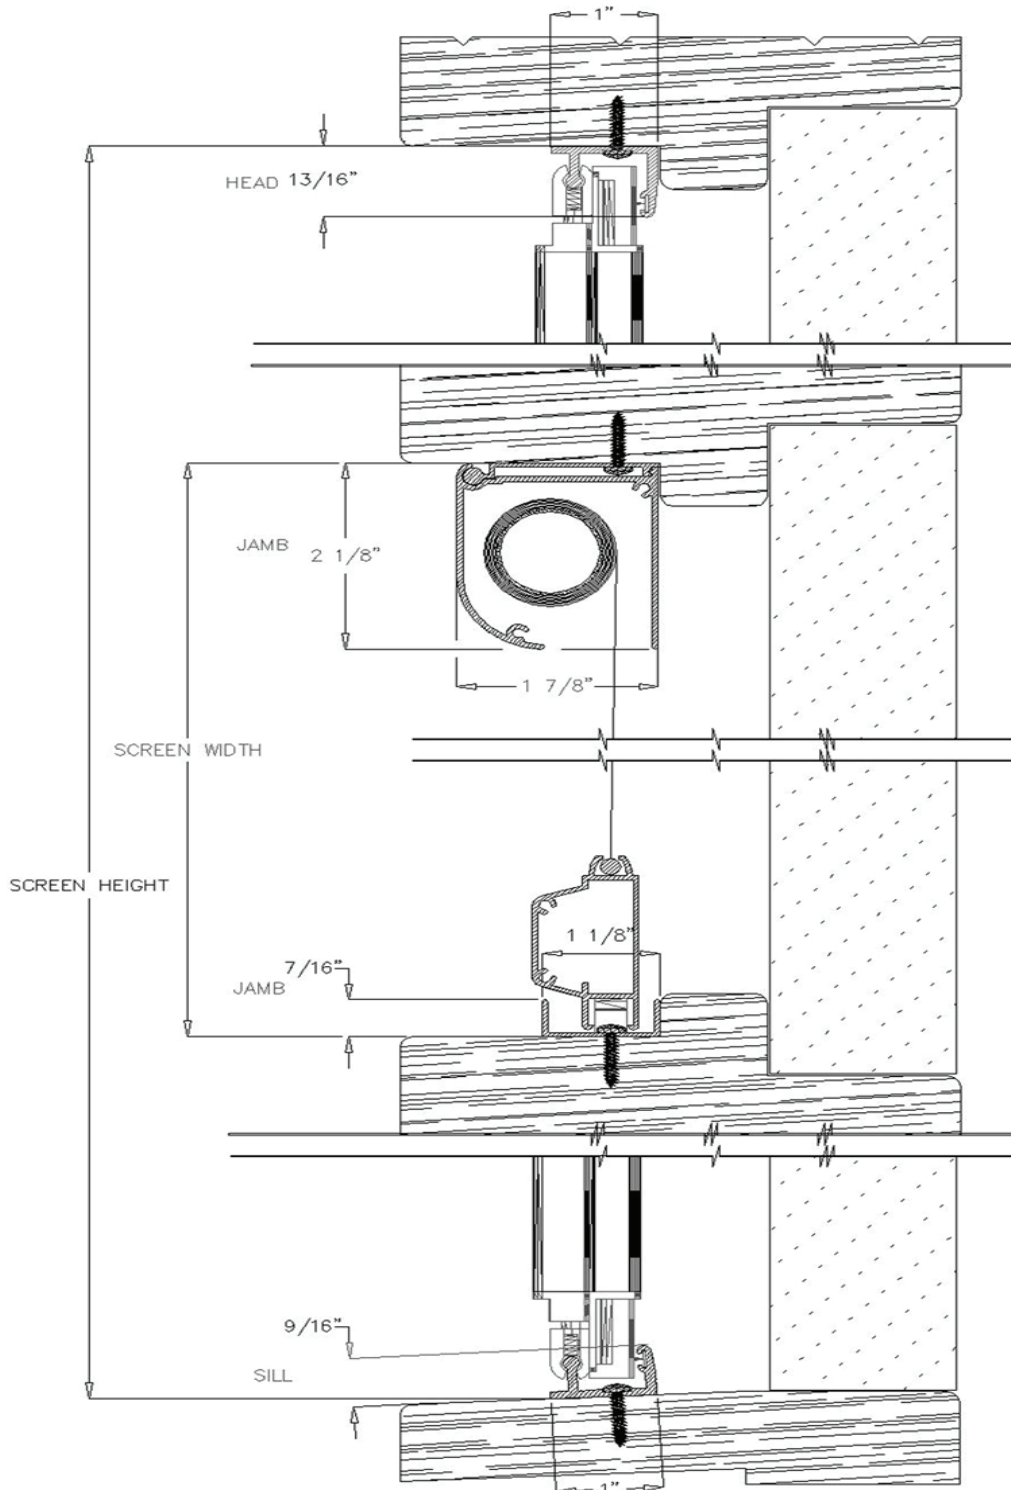

Disappearing Screens

ROLLAWAY® Series R6000 Details Inside Mount Auto-Latch™

Revised 05/01/2019