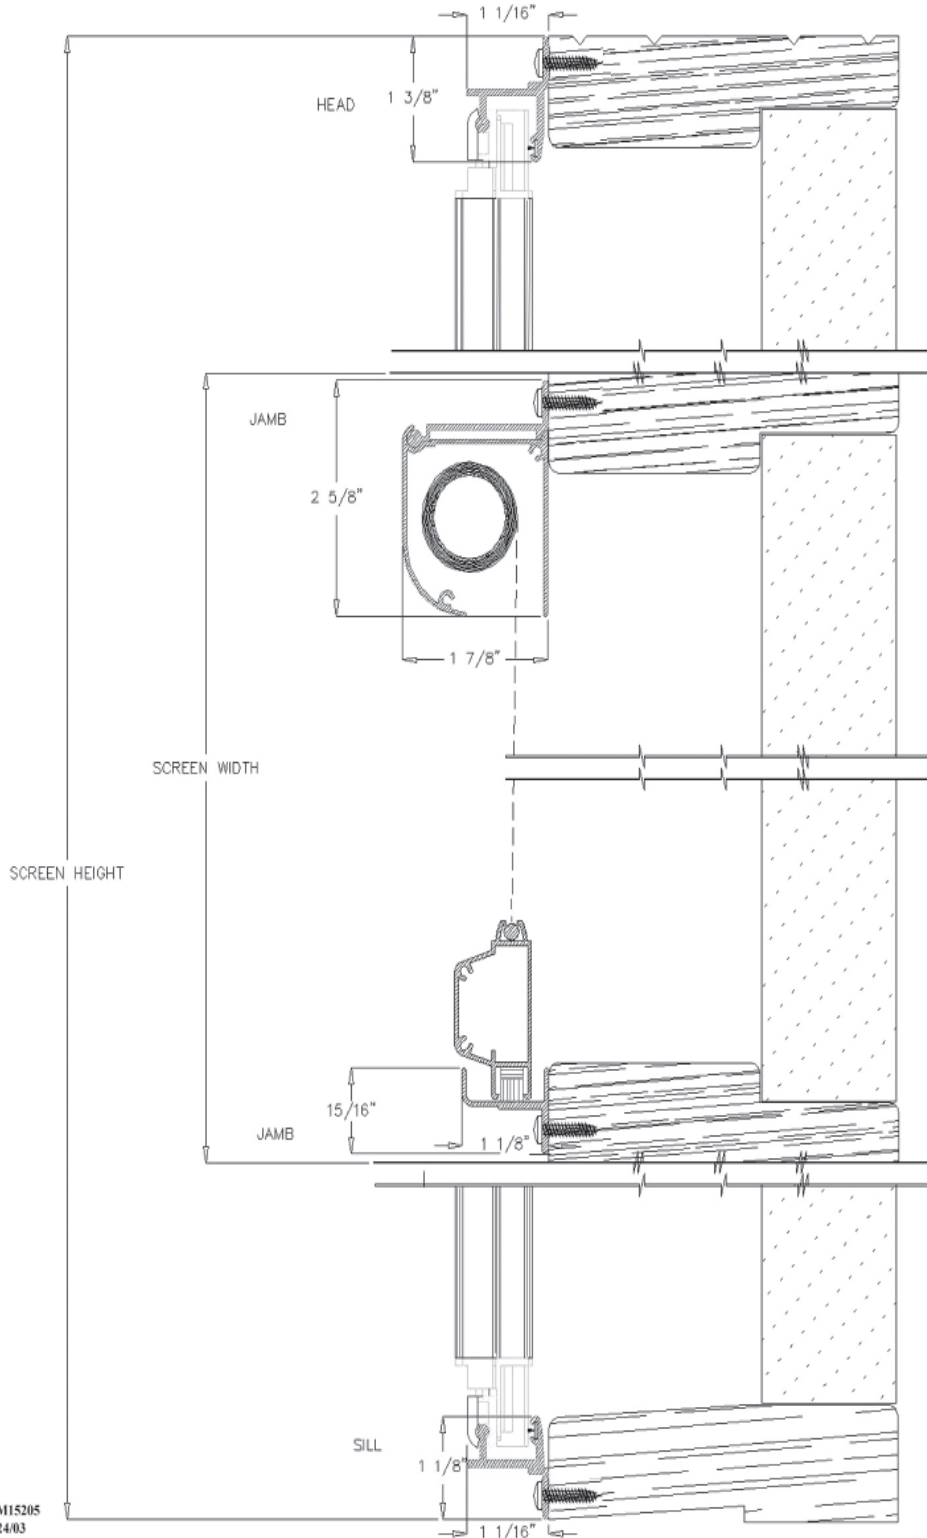

Disappearing Screens

ROLLAWAY® Series R6500 Details Surface Mount Auto-Latch™

Revised 05/01/2019