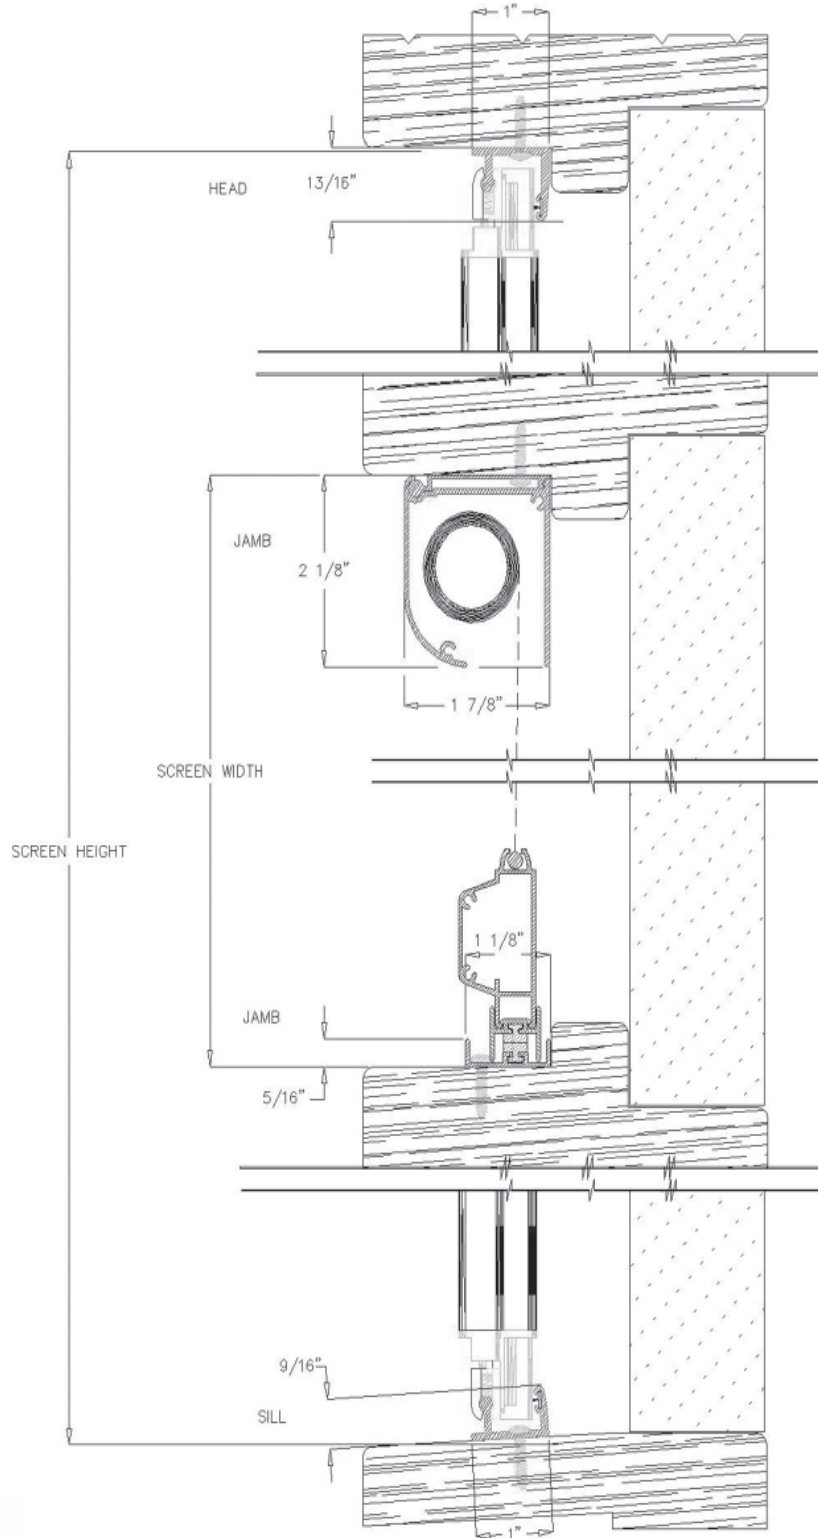

## ROLLAWAY® Series R7000 Details Inside Mount MAGNALOCK™ SEAL

Form: M15194  
Rev: 4/24/03

Revised 05/01/2019