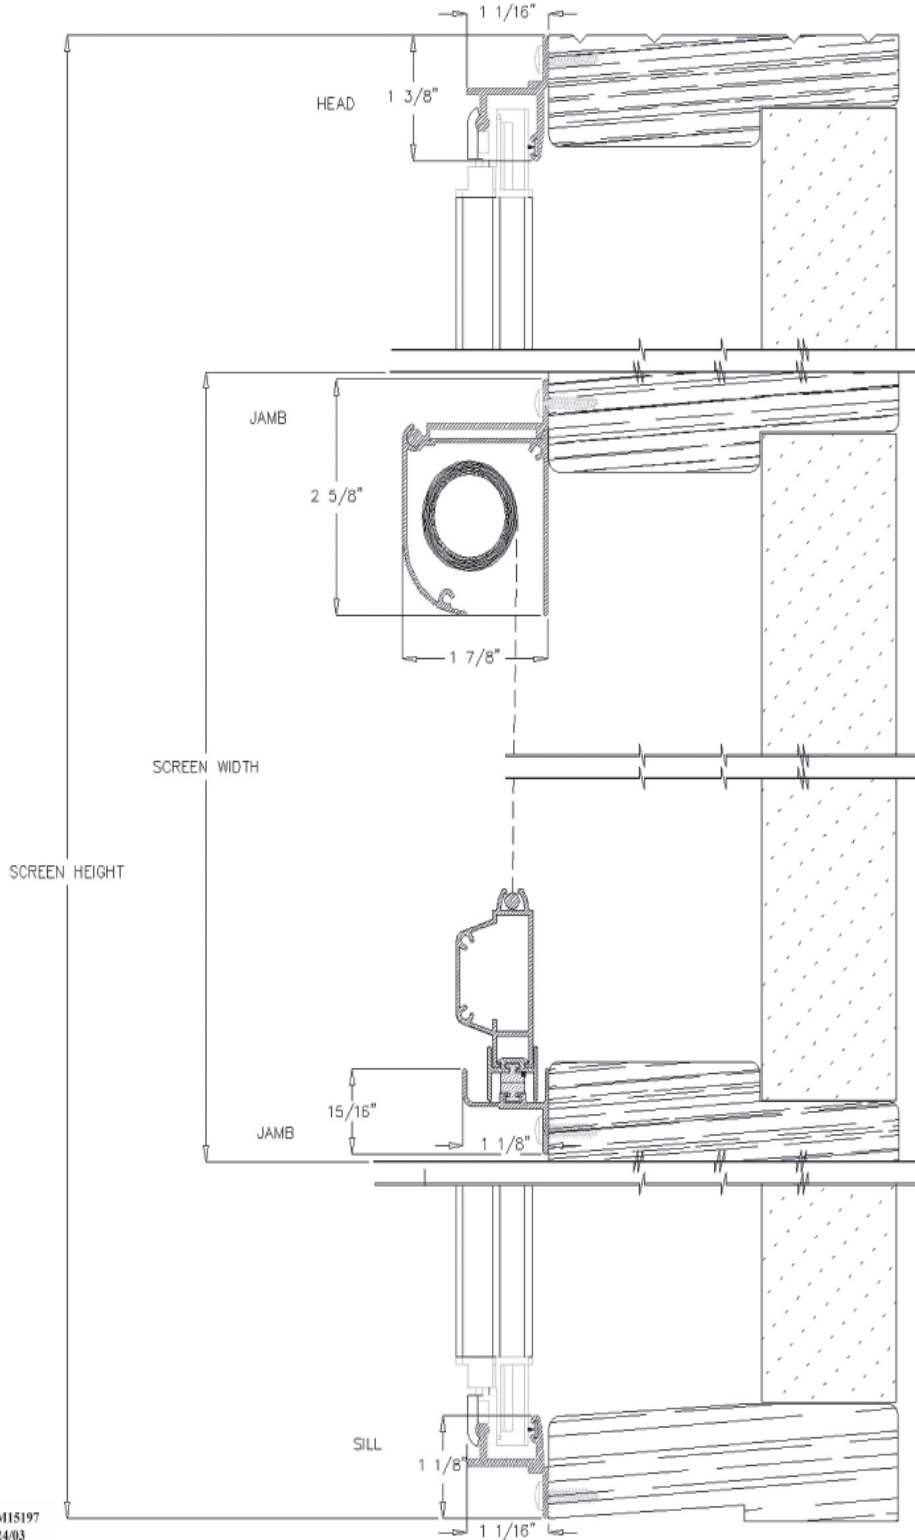

Disappearing Screens

ROLLAWAY® Series R7500 Details SurfaceMount MAGNALOCK™ SEAL

Revised 05/01/2019